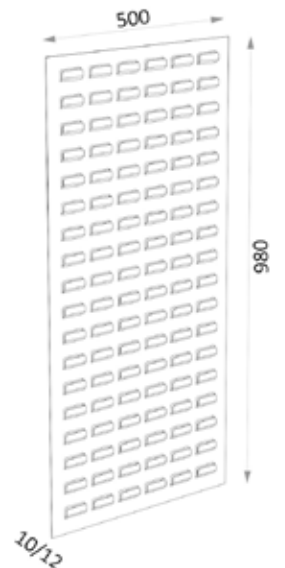

HE V-640 H 3

METALEN WANDPANEEL MET INKEPINGEN VOOR KUNSTSTOF BAKJES.

Beschikbaar in 3 afmetingen en diverse bakjescombinaties.

Order nr.	Orig. nr.	Aantal bakjes	Afmetingen (l x b x h) mm	Prijs €
761001808	HEV-640H1BL	-	500x12x480	33,50
761001809	HEV-640H109BL	9 x V-BULL3	500x250x480	67,50
761001810	HEV-640H112BL	12 x V-BULL2	500x180x480	55,50
761001811	HEV-640H115BL	8 x V-BULL1 - 4 x V-BULL2 - 3 x V-BULL3	500x250x480	55,50
761001812	HEV-640H120BL	20 x V-BULL1	500x100x480	44,50
761001813	HEV-640H2BL	-	990x12x480	44,50
761001814	HEV-640H218BL	18 x V-BULL3	990x250x480	102,00
761001815	HEV-640H230BL	8 x V-BULL1 - 16 x V-BULL2 - 6 x V-BULL3	990x250x480	102,00
761001816	HEV-640H232BL	32 x V-BULL2	990x180x480	90,50
761001817	HEV-640H240BL	40 x V-BULL1	990x100x480	67,50
761001818	HEV-640H3BL	-	500x12x980	44,50
761001819	HEV-640H318BL	18 x V-BULL3	500x250x980	114,00
761001820	HEV-640H324BL	24 x V-BULL2	500x180x980	78,50
761001821	HEV-640H327BL	12 x V-BULL1 - 12 x V-BULL2 - 3 x V-BULL3	500x250x980	78,50
761001822	HEV-640H340BL	40 x V-BULL1	500x100x980	67,50