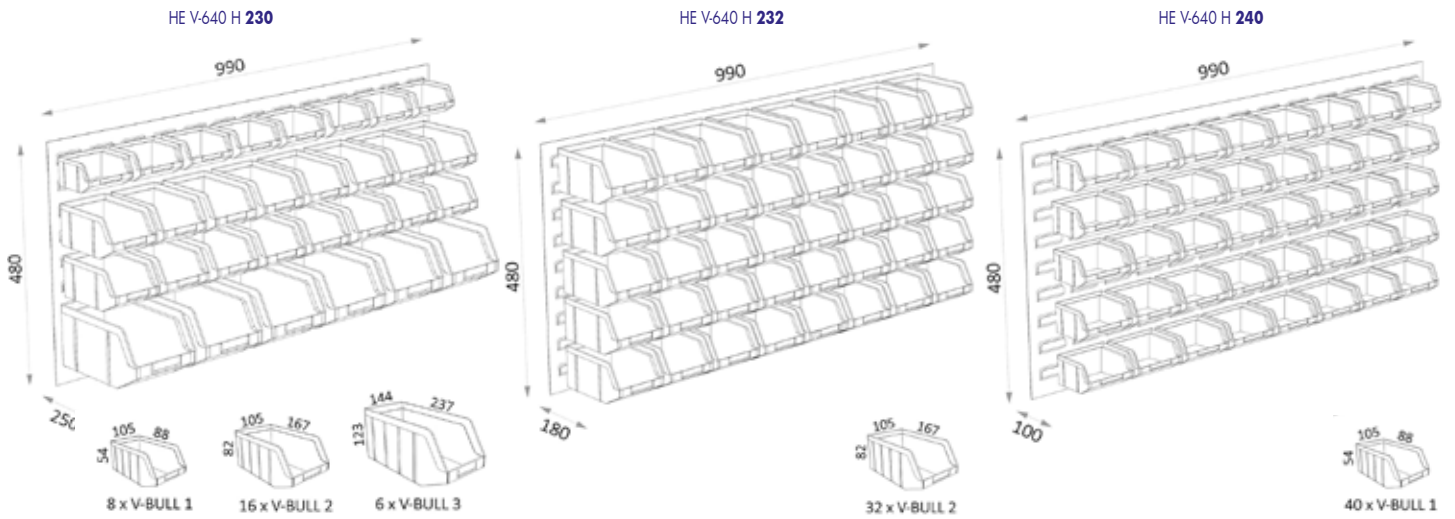

HE V-640 H 1

HE V-640 H 2

HE V-640 H 3